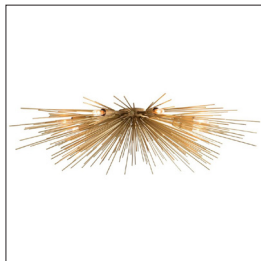

ARTERIOS

ROXANNE FLUSH MOUNT

89969

H: 8 IN, Dia: 35.00 IN

Antique Brass

Contract Suitable As Is

This unique flush mount chandelier takes the Zanadoo starburst concept and makes it applicable for smaller rooms or rooms with lower ceilings. This eight-light fixture casts a beautiful light and shadow effect on the walls and ceiling. Shown with frosted globe bulbs and small clear tubular bulbs. Damp-rated, although limited covered outdoor conditions may affect finish.

APPEARANCE

Material	Steel
Material Type	Plated
Finish	Antique Brass
Top Coat/Sealant	true

DIMENSIONS

Minimum Hanging Height	8 IN
Maximum Hanging Height	8 IN
Canopy	Dia: 4.50 IN

WIRING

Rating	Damp
Cord	1 FT, Clear/Silver, SVT
Socket	8, Type B=-E12 Other
Photographed Bulb	Small Clear Tubular Bulb
Maximum Watt	40
Voltage	110-120 V