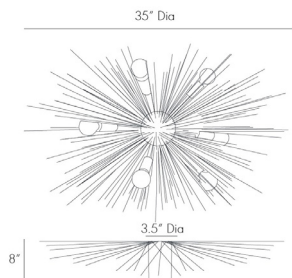

ARTERIOS

ROXANNE FLUSH MOUNT

89969

H: 8 IN, Dia: 35.00 IN

Antique Brass

Contract Suitable As Is

This unique flush mount chandelier takes the Zanadoo starburst concept and makes it applicable for smaller rooms or rooms with lower ceilings. This eight-light fixture casts a beautiful light and shadow effect on the walls and ceiling. Shown with frosted globe bulbs and small clear tubular bulbs. Damp-rated, although limited covered outdoor conditions may affect finish.

APPEARANCE

Material	Steel
Material Type	Plated
Finish	Antique Brass
Top Coat/Sealant	true

DIMENSIONS

Minimum Hanging Height	8 IN
Maximum Hanging Height	8 IN
Canopy	Dia: 4.50 IN

WIRING

Rating	Damp
Cord	1 FT, Clear/Silver, SVT
Socket	8, Type B=-E12 Other
Photographed Bulb	Small Clear Tubular Bulb
Maximum Watt	40
Voltage	110-120 V