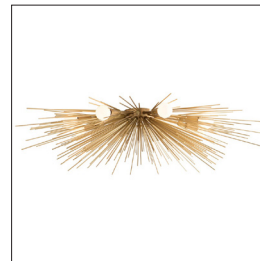

ARTERIOS

ROXANNE FLUSH MOUNT

89969

H: 8 IN, Dia: 35.00 IN

Antique Brass

Contract Suitable As Is

This unique flush mount chandelier takes the Zanadoo starburst concept and makes it applicable for smaller rooms or rooms with lower ceilings. This eight-light fixture casts a beautiful light and shadow effect on the walls and ceiling. Shown with frosted globe bulbs and small clear tubular bulbs. Damp-rated, although limited covered outdoor conditions may affect finish.

APPEARANCE

Material	Steel
Material Type	Plated
Finish	Antique Brass
Top Coat/Sealant	true

DIMENSIONS

Minimum Hanging Height	8 IN
Maximum Hanging Height	8 IN
Canopy	Dia: 4.50 IN

WIRING

Rating	Damp
Cord	1 FT, Clear/Silver, SVT
Socket	8, Type B=-E12 Other
Photographed Bulb	Small Clear Tubular Bulb
Maximum Watt	40
Voltage	110-120 V